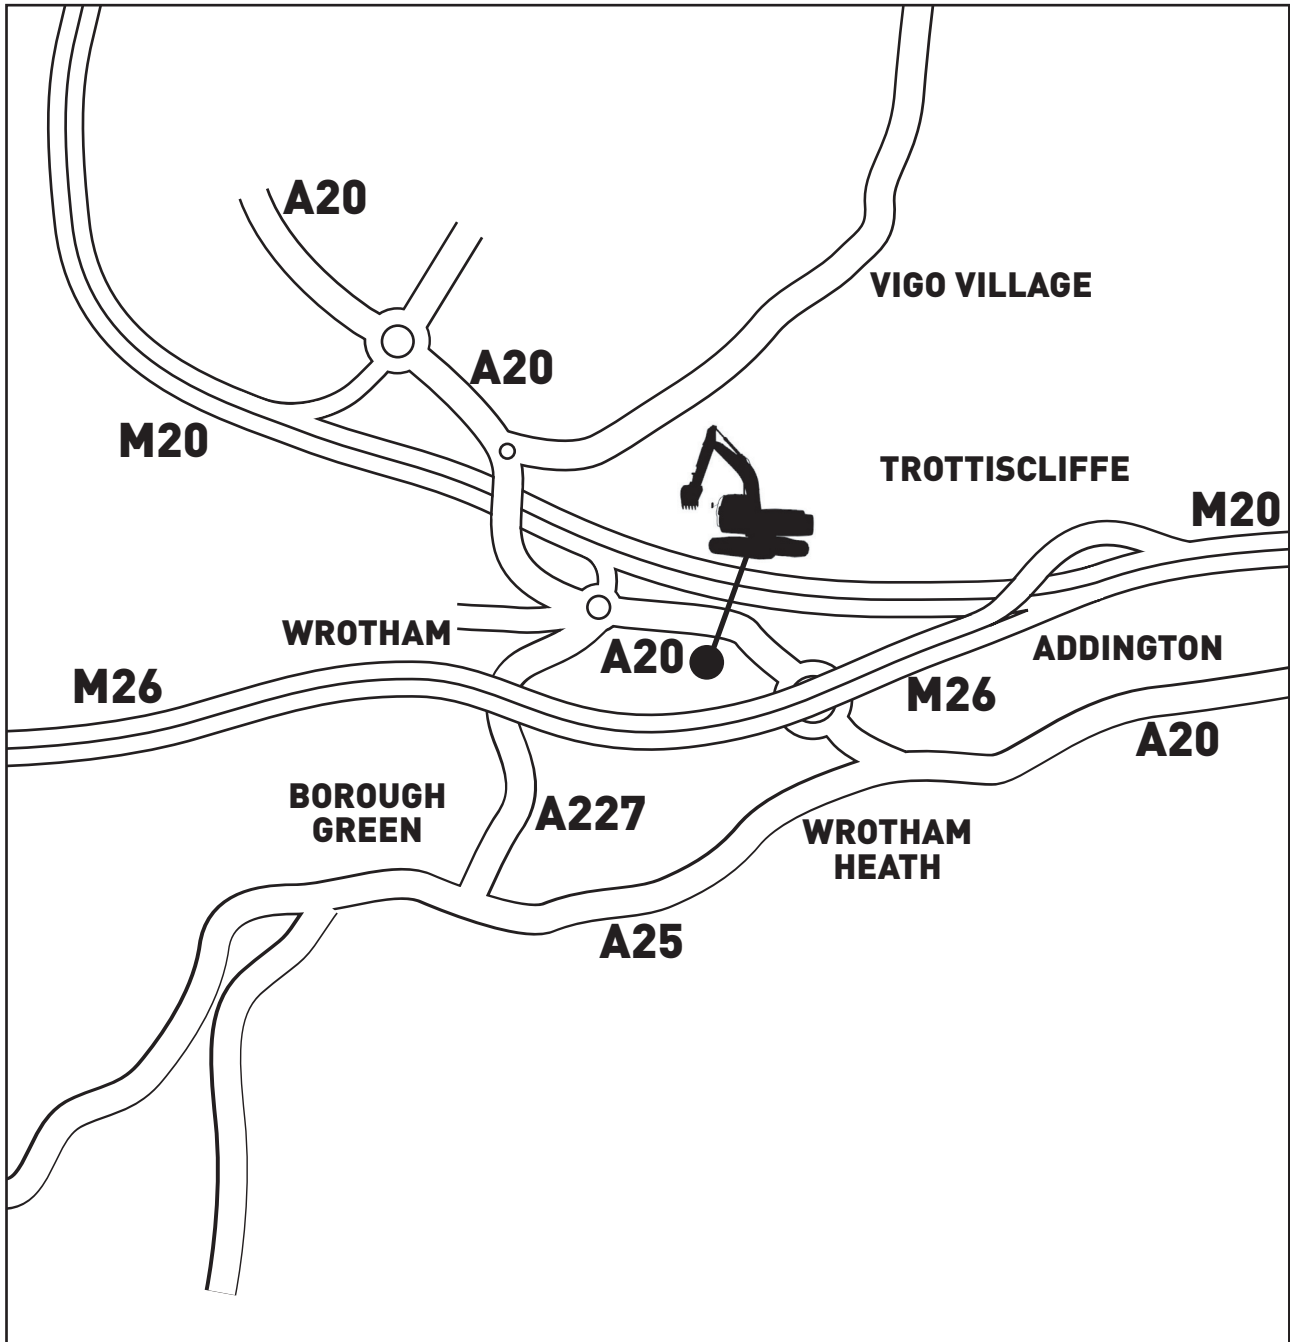

# HM PLANT WROTHAM DEPOT

## FROM M26

- TAKE A20 TOWARDS WROTHAM
- THE ENTRANCE TO INVICTA BUSINESS PARK IS NEXT TO “THE MOAT” PUBLIC HOUSE