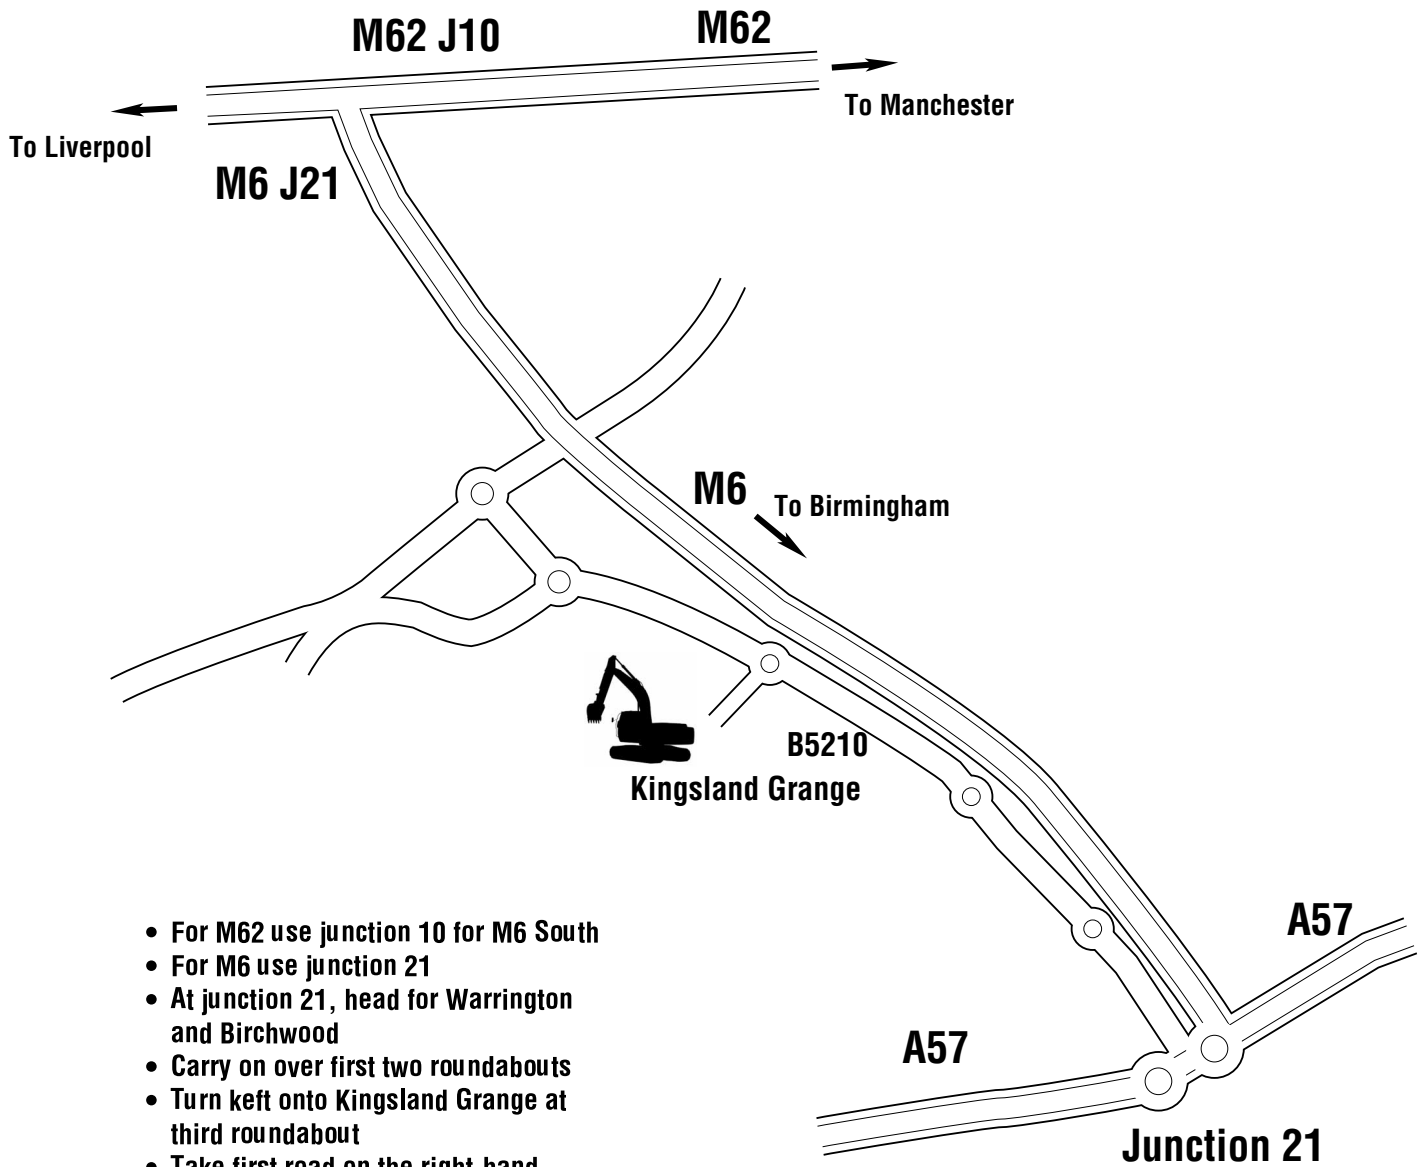

HM Plant - Warrington Depot – From M62/M6/A57

- For M62 use junction 10 for M6 South
- For M6 use junction 21
- At junction 21, head for Warrington and Birchwood
- Carry on over first two roundabouts
- Turn left onto Kingsland Grange at third roundabout
- Take first road on the right-hand side and follow to bottom.
- HM Plant are situated on the left