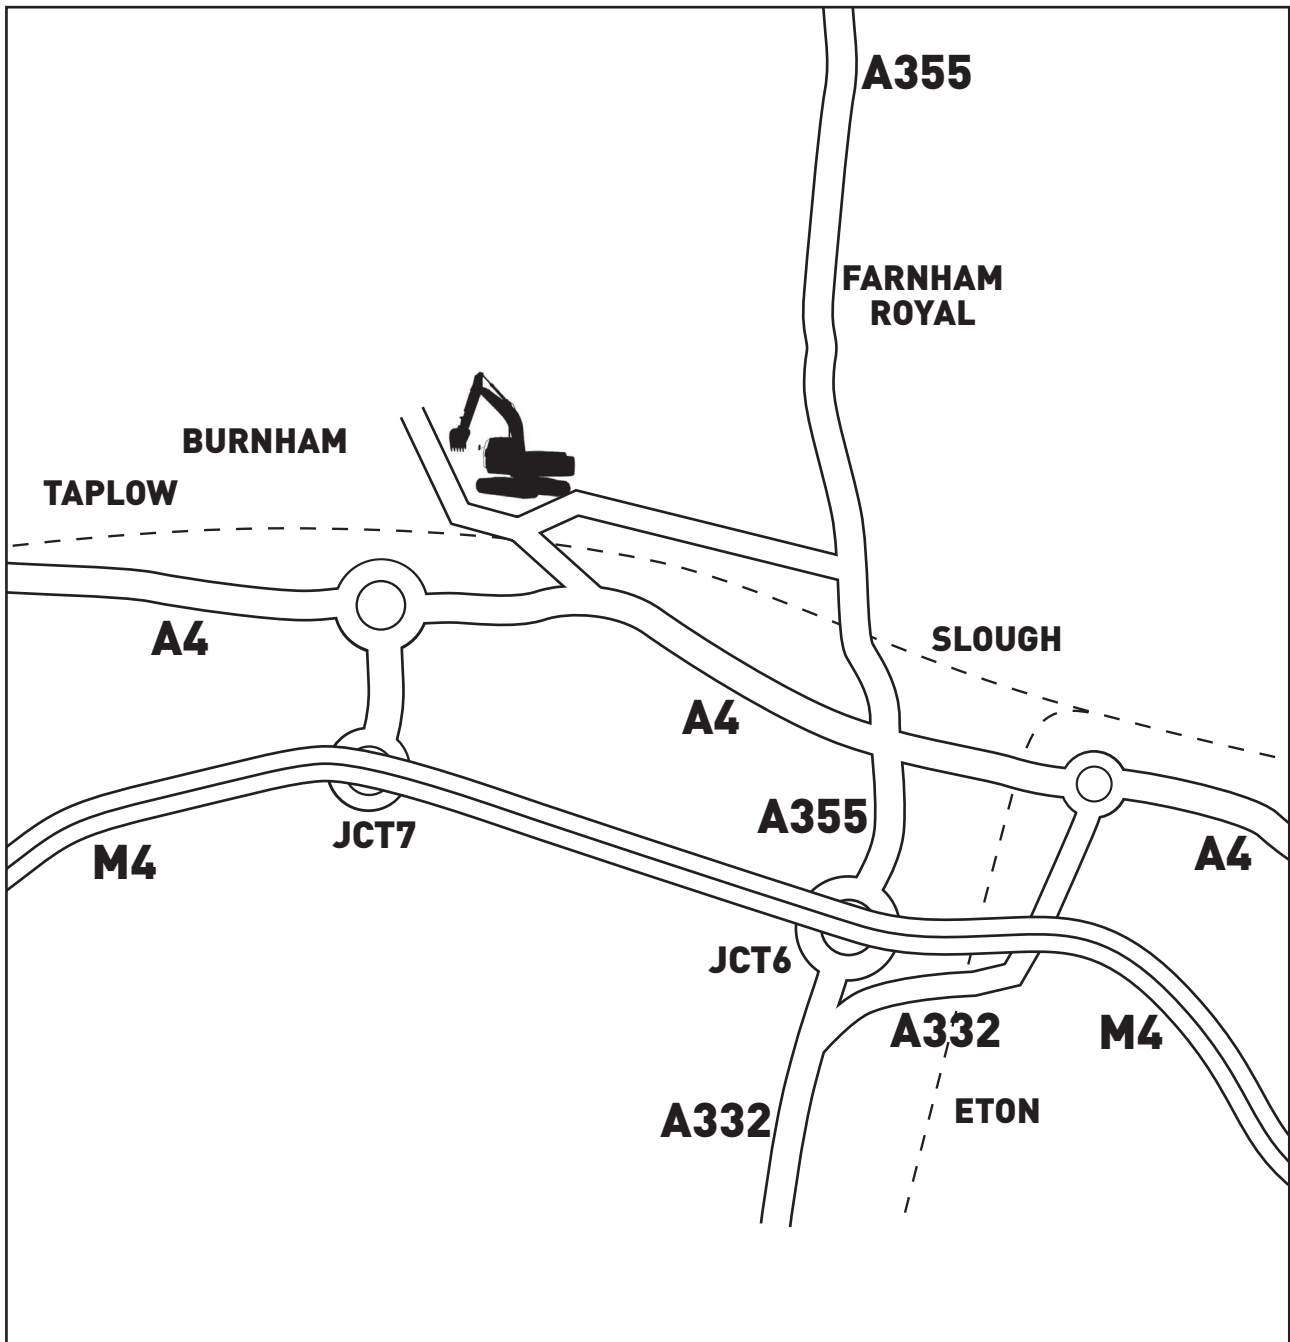

HM PLANT SLOUGH DEPOT

FROM M4

- M4, EXIT JUNCTION 6
- HEAD TOWARDS SLOUGH AND A TURN LEFT AT A4
- FOLLOW A4 AND TURN RIGHT OPPOSITE MERCEDES GARAGE
- STRAIGHT OVER RAILWAY BRIDGE AND TURN LEFT AT THE T-JUNCTION
- HM PLANT IS LOCATED ON WESTON ROAD WHICH IS 500 YDS ON RIGHT HAND SIDE