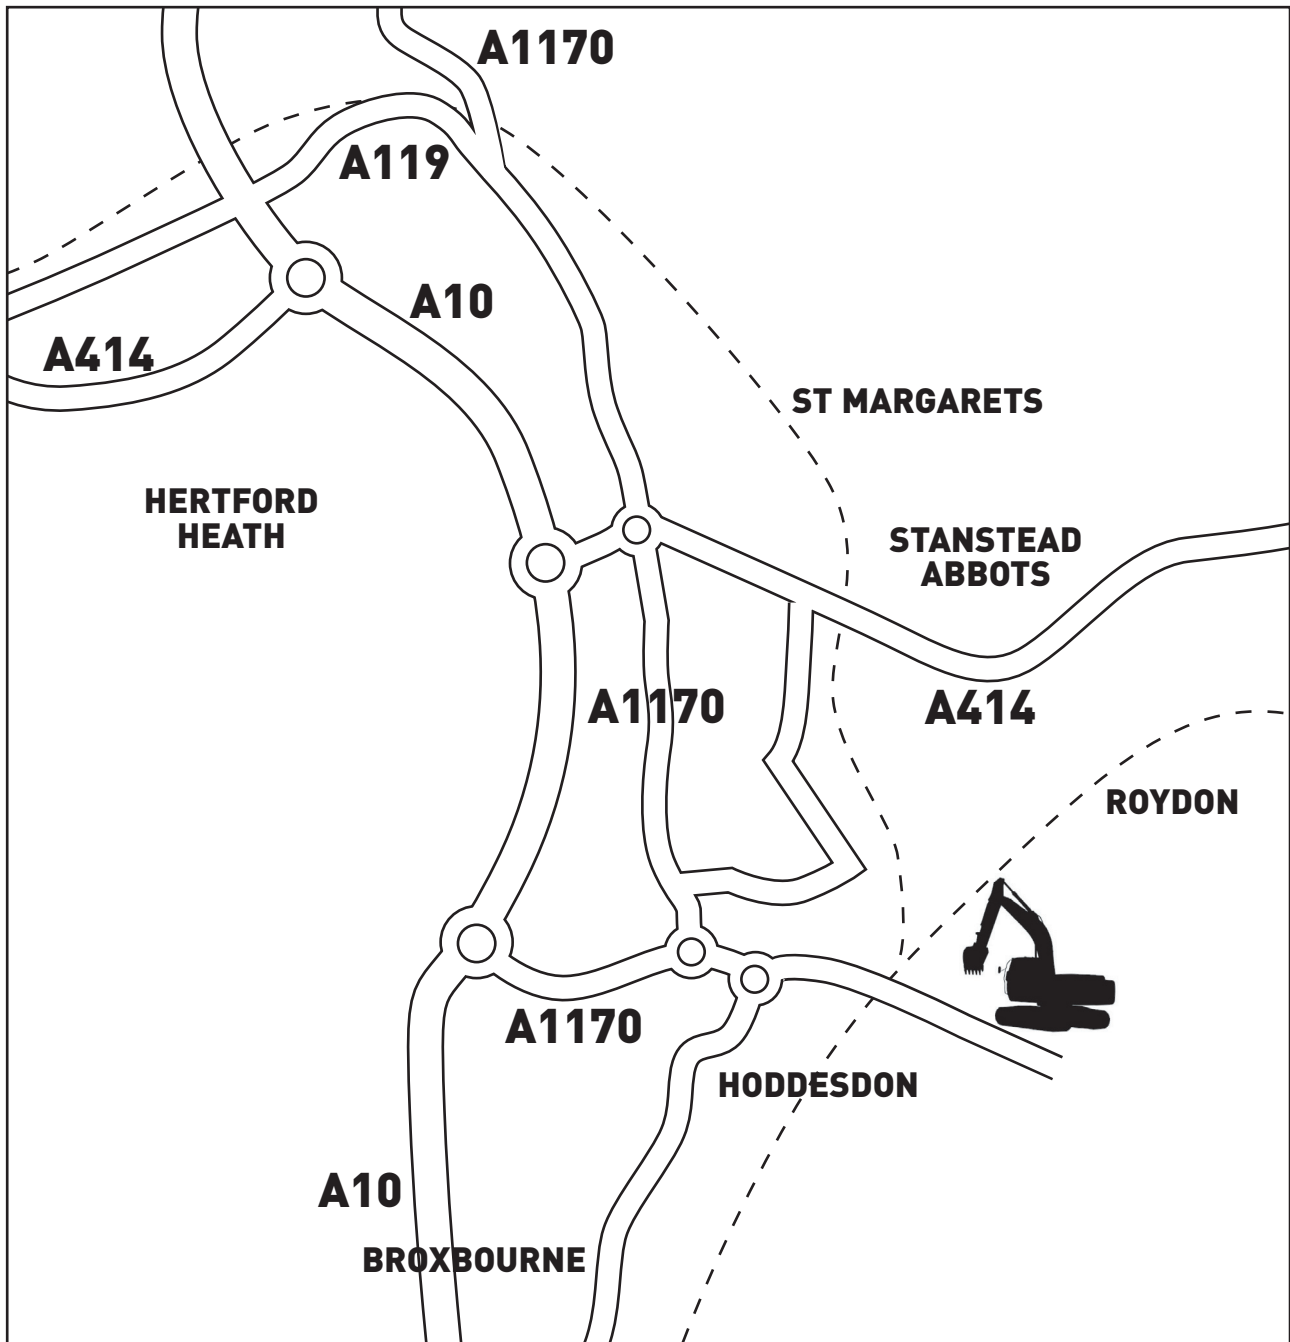

HM PLANT HODDESDON DEPOT

FROM A10

- TAKE HODDESDON EXIT OFF A10
- STRAIGHT OVER THE FIRST ROUNDABOUT
- FILTER INTO LEFT HAND LANE AND TURN LEFT AT THE ROUNDABOUT
- GO STRAIGHT OVER BRIDGE AND TURN LEFT INTO PINDAR LANE